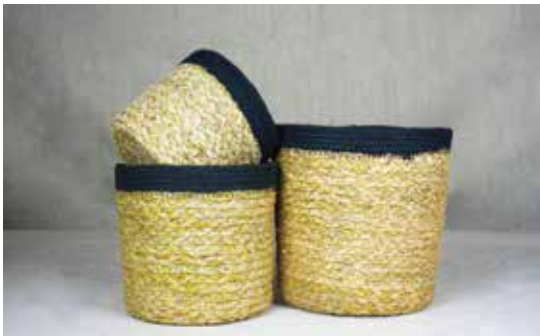

HTNP015
Nursery Pot

Seagrass
Sewing

L: D 20 x B 14 x H 17 cm
M: D 18 x B 12 x H 16 cm
S: D 16 x B 10 x H 14 cm

HTNP029
Nursery Pot

Seagrass
Sewing

L: D 24.5 x B 19 x H 22 cm
M: D 18.5 x B 14 x H 18.5 cm

HTNP002 Nursery Pot Rice Straw, Jute Sewing