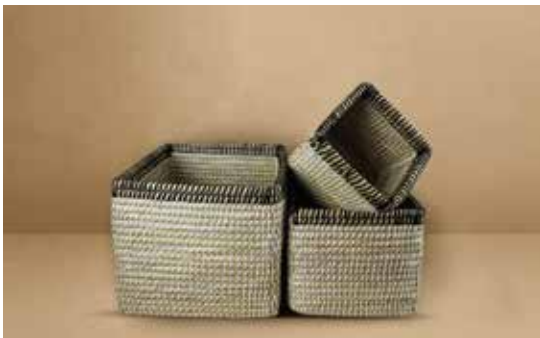

HTLB001
Laundry Basket

L: D 35 x B 35 x H 28, h 11x7 cm
L: D 30 x B 30 x H 25, h 11x7 cm

Kaisa, Date Palm Leaf
Handmade

"Paired with GRS-certified yarn, our kaisa baskets offer eco-friendly solutions that provide durable and stylish storage contributing to a cleaner planet. They embody the perfect balance of functionality and environmental responsibility."