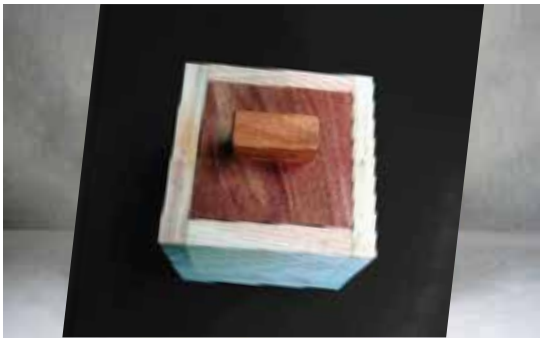

HTWE025 Mahogany, Oak wood

Wooden Container Scientific name :
Quercus, Swietenia
D 8x8 x H 9 cm